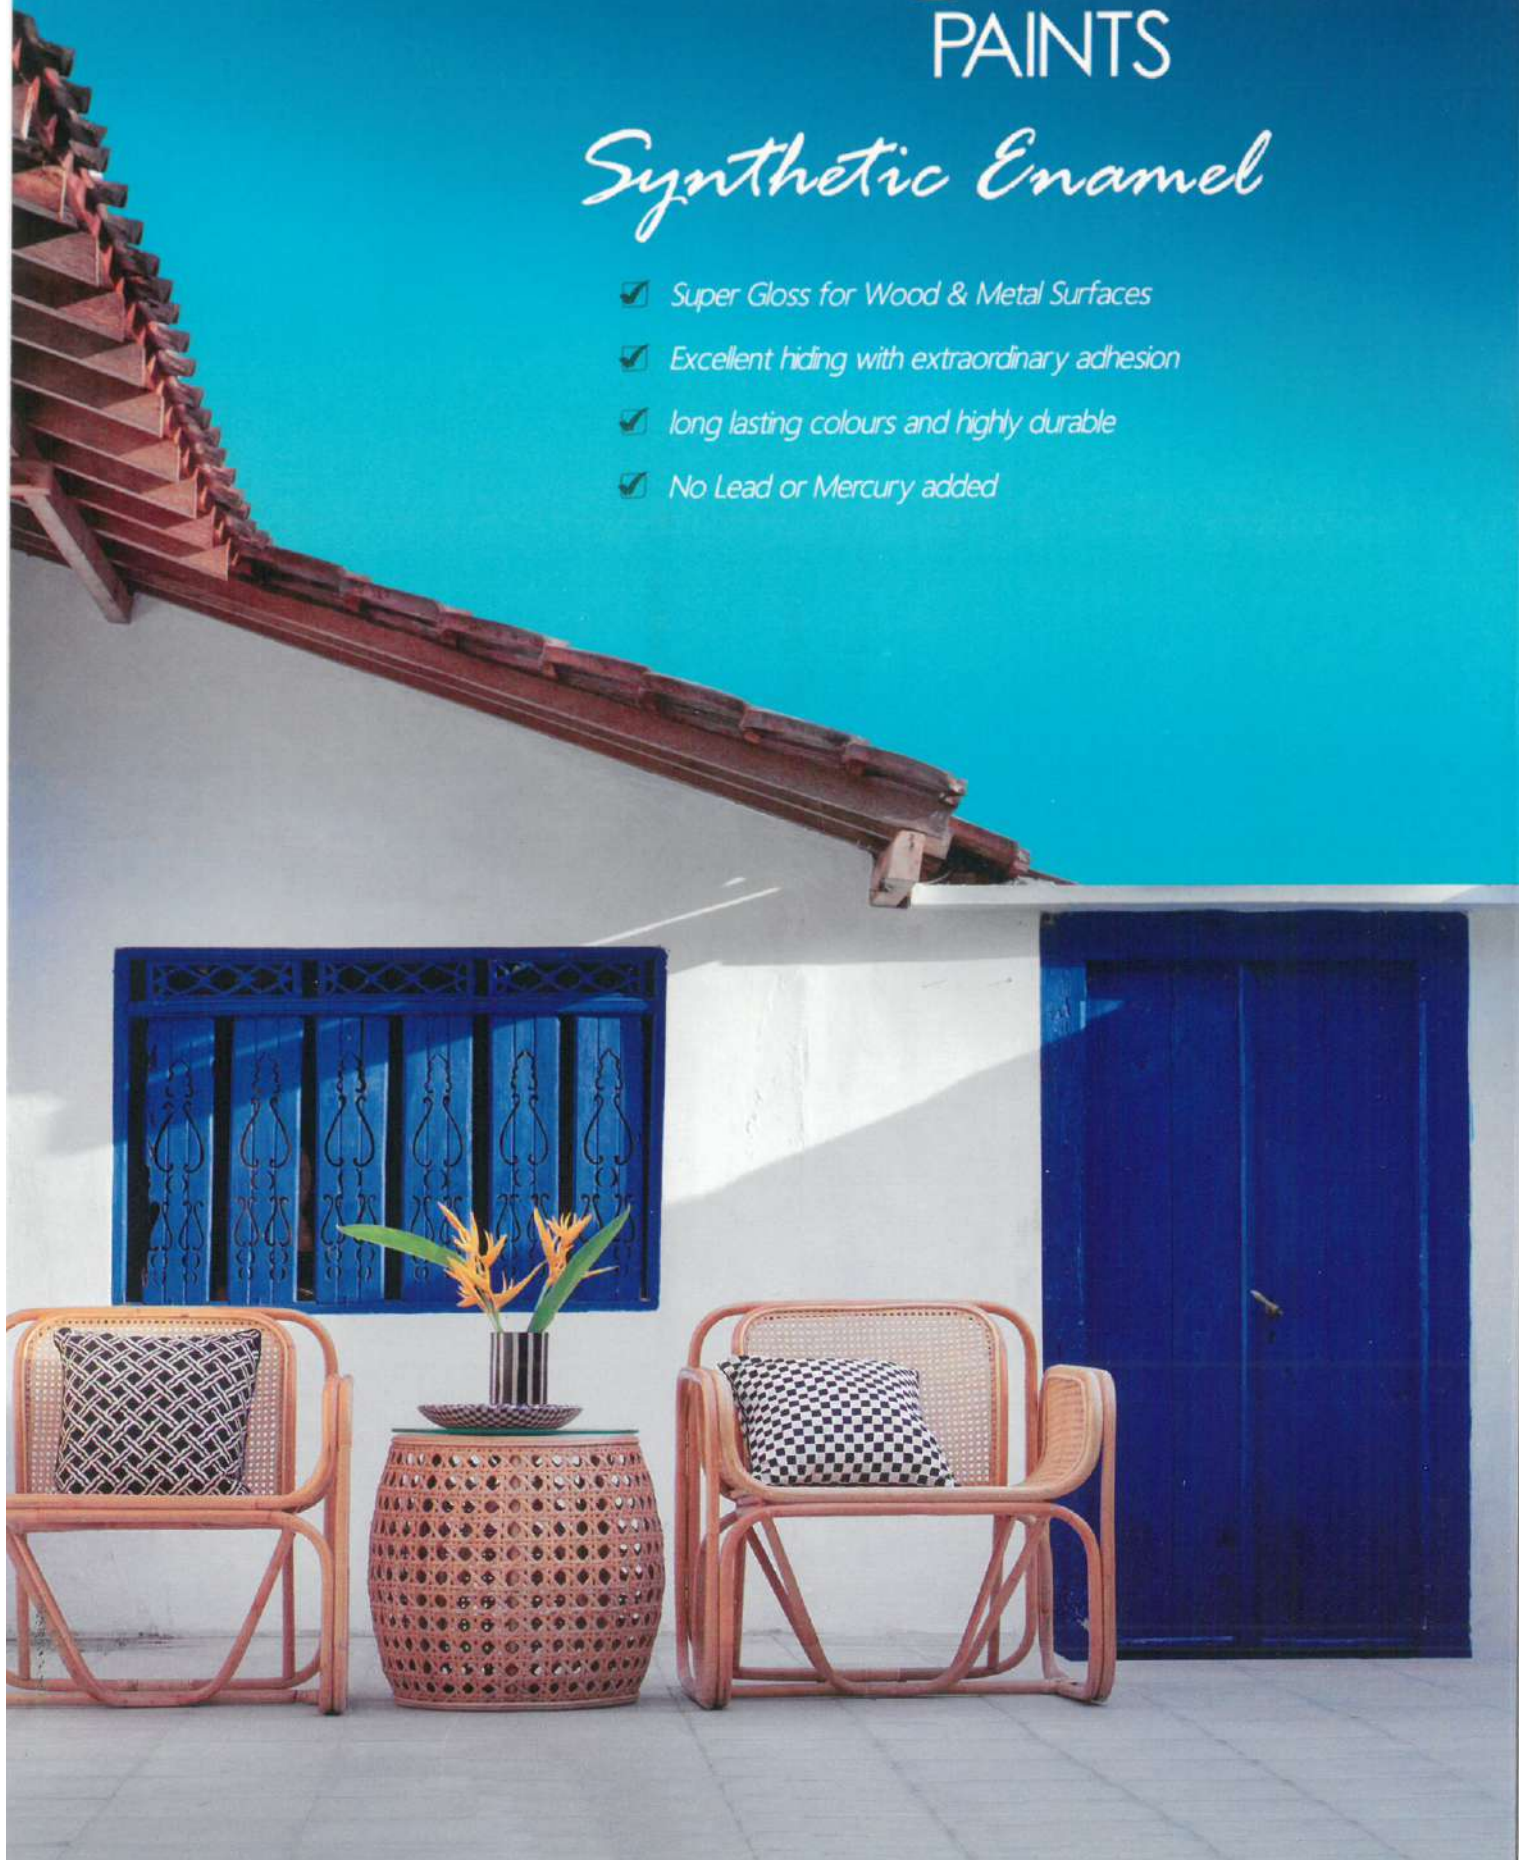

MOBI®

PAINTS

Synthetic Enamel

- ✓ *Super Gloss for Wood & Metal Surfaces*
- ✓ *Excellent hiding with extraordinary adhesion*
- ✓ *long lasting colours and highly durable*
- ✓ *No Lead or Mercury added*